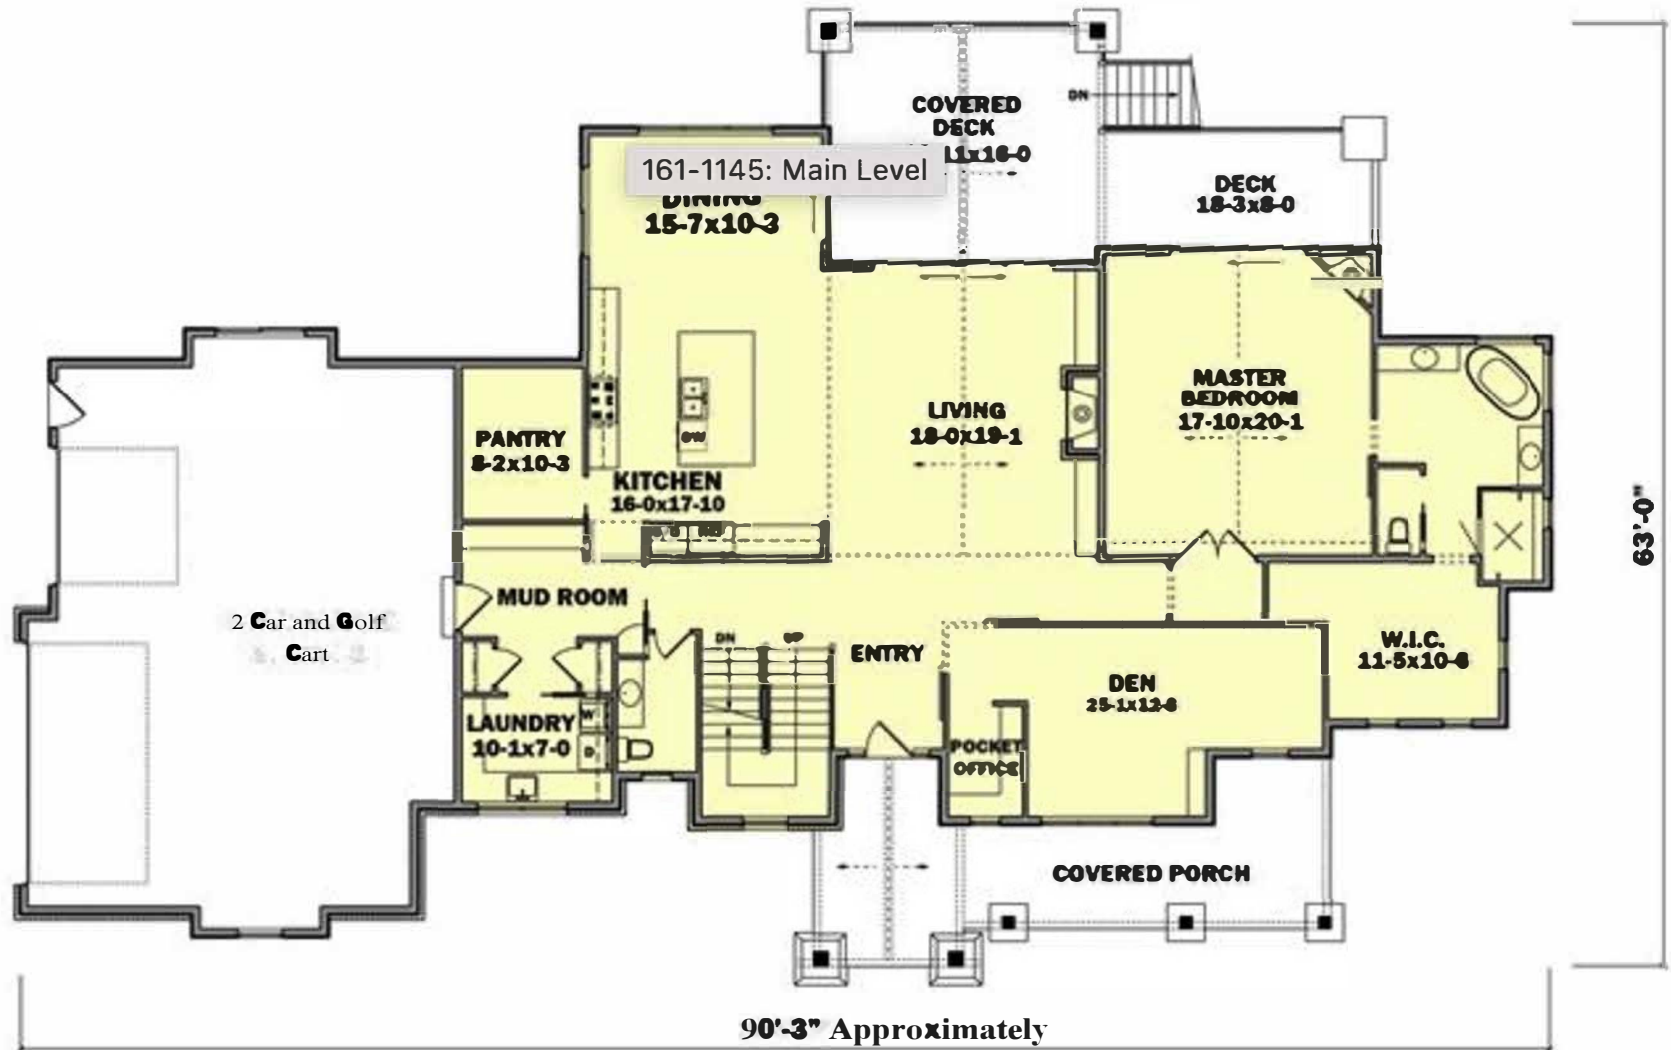

Home Plan: #161-1145 Floor Plan First Story - Main Level

2,322 FinSqFt